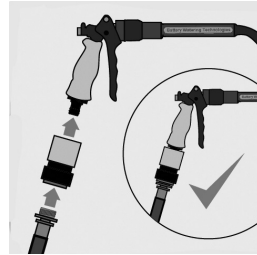

Installation Instructions:

1. Attach the quick-connect fitting and the gun to your 1/2" (12.5 mm) water hose.
2. Turn on the water supply. If using a watering cart with the manual gun, turn it on.
3. Squeeze the trigger to clear the hose of any air, dispensing water back in to a tank or sink. Continue until all air in the hose has been cleared and the water flow is uniform.

Note:

The manual gun has been pre-set to work with most battery vent caps. Standard vent caps must be removed before watering. If using flip top vent caps, they do not need to be removed. Flip open the cap lid to fill cells.

Operation:

1. If needed, adjust the level control collar. This sets the shut off level (a) of the gun within the cell. The control collar is adjustable using a 7/64" (2.78 mm) Allen wrench.
2. Turn on the water supply.
3. If batteries aren't watered on a regular schedule or if a dedicated filling hose is not being used, step 3 in the installation instructions will need to be repeated.
4. Insert the nozzle into the battery cell to be filled.