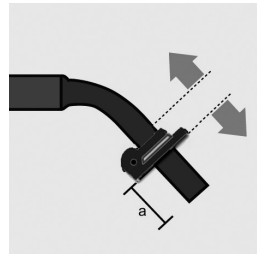

Adjust collar