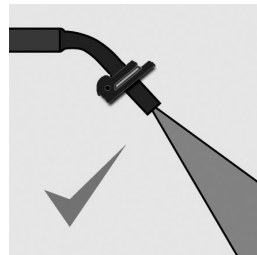

Installation Instructions:

1. Attach the quick-connect fitting and the gun to your 1/2" (12.5 mm) water hose.
2. Turn on the water supply. If using a watering cart with the manual gun, turn it on.
3. Squeeze the trigger to clear the hose of any air, dispensing water back in to a tank or sink. Continue until all air in the hose has been cleared and the water flow is uniform.

Note:

The manual gun has been pre-set to work with most battery vent caps. Standard vent caps must be removed before watering. If using flip top vent caps, they do not need to be removed. Flip open the cap lid to fill cells.

Operation:

1. If needed, adjust the level control collar. This sets the shut off level (a) of the gun within the cell. The control collar is adjustable using a 7/64" (2.78 mm) Allen wrench.
2. Turn on the water supply.
3. If batteries aren't watered on a regular schedule or if a dedicated filling hose is not being used, step 3 in the installation instructions will need to be repeated.
4. Insert the nozzle into the battery cell to be filled.

Connect

Adjust collar

Clear hose of air

Insert nozzle

5. Squeeze the trigger until the cell is filled and shut-off takes place.
6. Gently tap the nozzle to prevent any drips.*
7. Remove the gun from the battery.
8. When watering is complete, turn off the water supply.