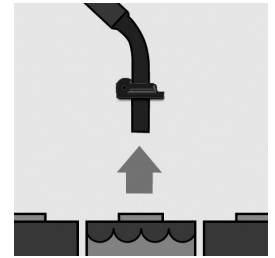

Remove nozzle

Warranty

This product is warranted against defects in workmanship and materials for a period of one year from date of shipment.

P: 336-714-0448
F: 336-714-0449
T: 877-522-5431
www.batterywatering.com
PAKA677_INSES_0316