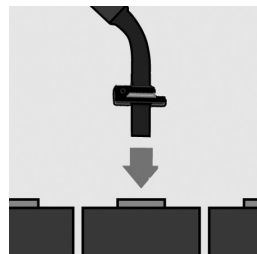

Installation Instructions:

1. Attach the quick-connect fitting and the gun to your 1/2" (12.5 mm) water hose.
2. Turn on the water supply. If using a watering cart with the manual gun, turn it on.
3. Squeeze the trigger to clear the hose of any air, dispensing water back in to a tank or sink. Continue until all air in the hose has been cleared and the water flow is uniform.

Note:

The manual gun has been pre-set to work with most battery vent caps. Standard vent caps must be removed before watering. If using flip top vent caps, they do not need to be removed. Flip open the cap lid to fill cells.

Operation:

1. If needed, adjust the level control collar. This sets the shut off level (a) of the gun within the cell. The control collar is adjustable using a 7/64" (2.78 mm) Allen wrench.
2. Turn on the water supply.
3. If batteries aren't watered on a regular schedule or if a dedicated filling hose is not being used, step 3 in the installation instructions will need to be repeated.
4. Insert the nozzle into the battery cell to be filled.

Connect

Adjust collar

Clear hose of air

Insert nozzle

5. Squeeze the trigger until the cell is filled and shut-off takes place.
6. Gently tap the nozzle to prevent any drips.*
7. Remove the gun from the battery.
8. When watering is complete, turn off the water supply.